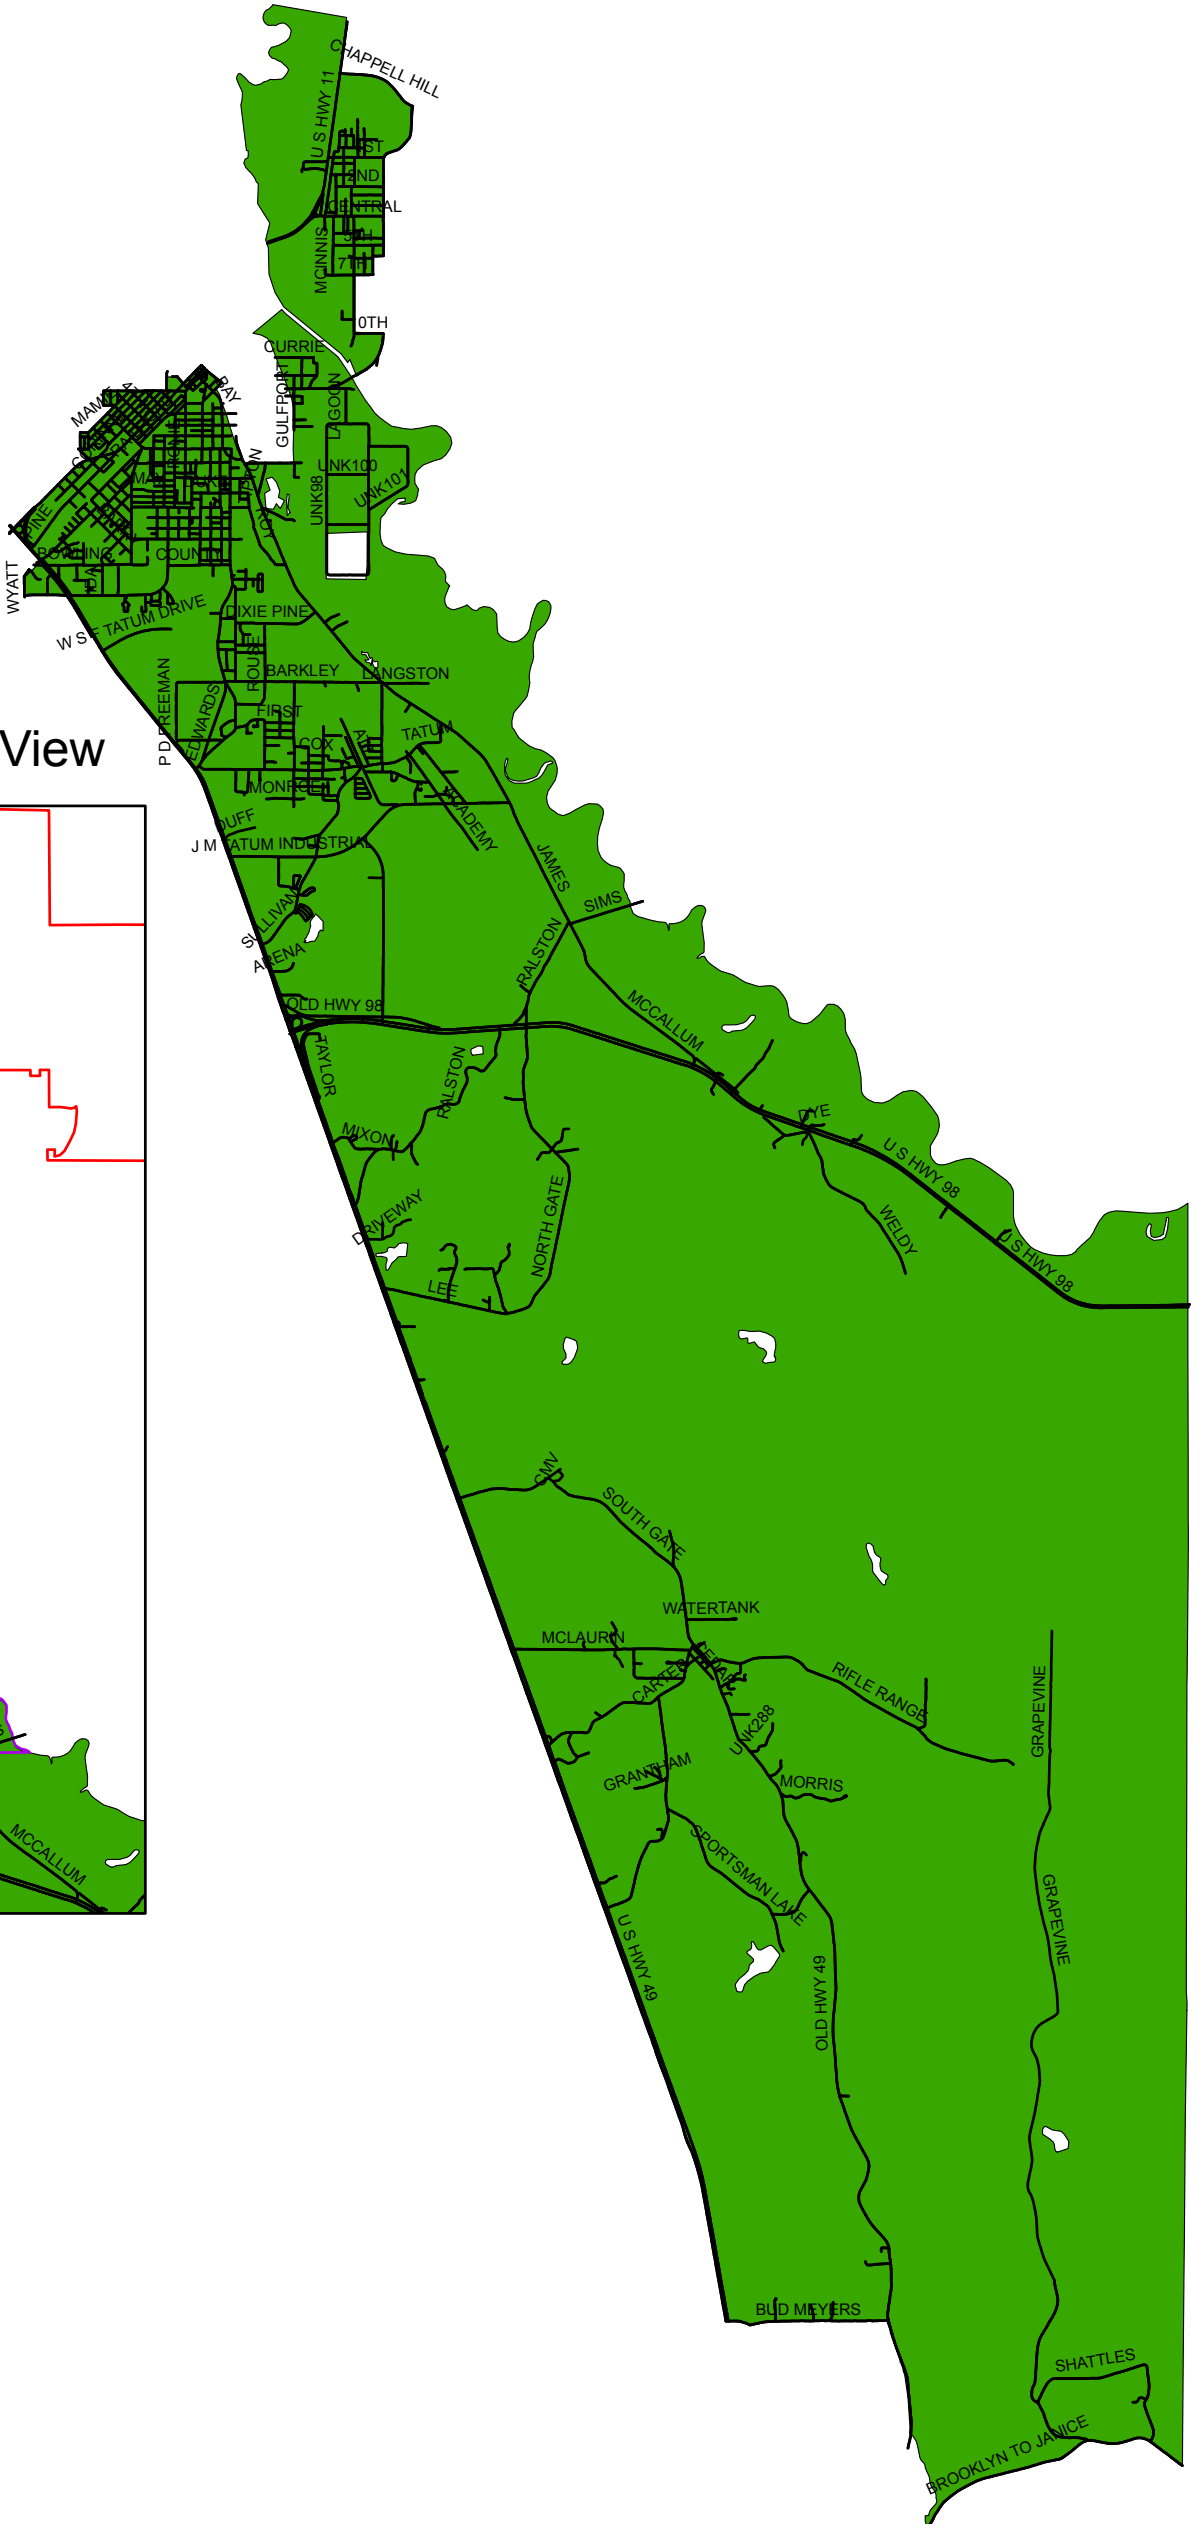

Forrest County Supervisor District 4

Hattiesburg and Petal City Limits View

Legend	
	Roads
	Petal City Limits
	Hattiesburg City Limits
	District 4