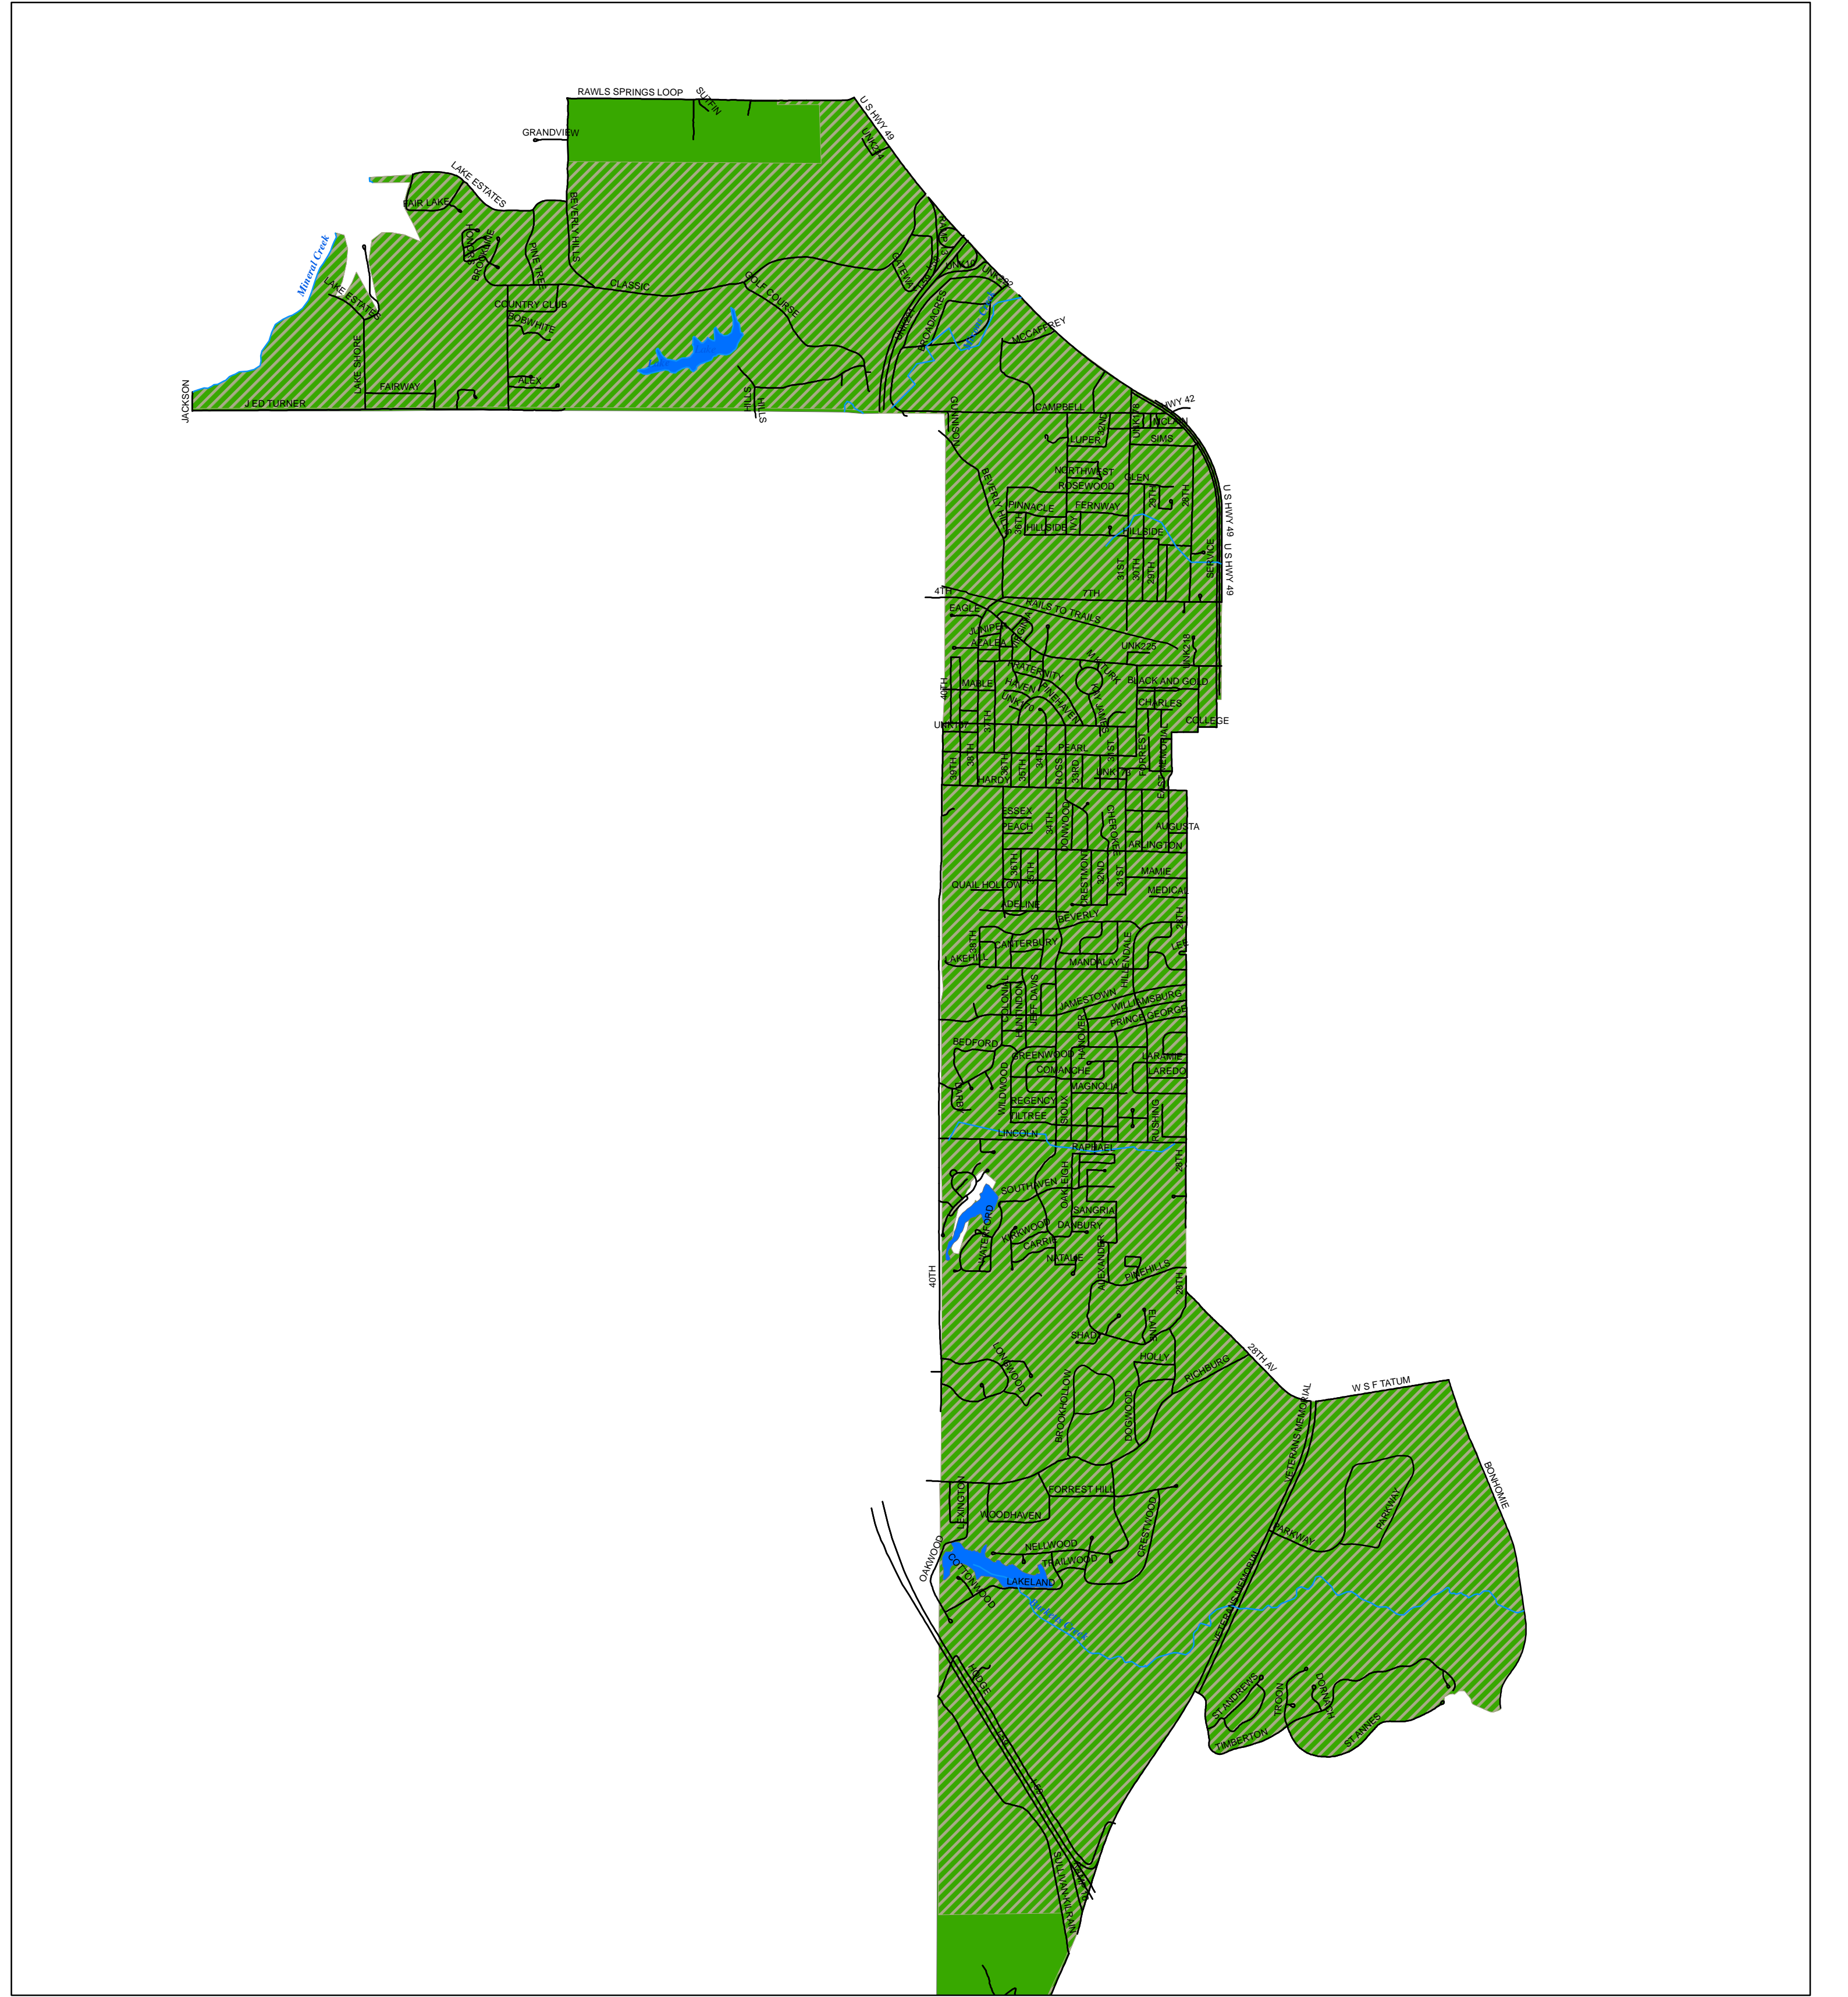

Forrest County Supervisor District 5

Hattiesburg City View

Legend

- Streams
- Road
- Water Body
- Hattiesburg City Limits
- District 5