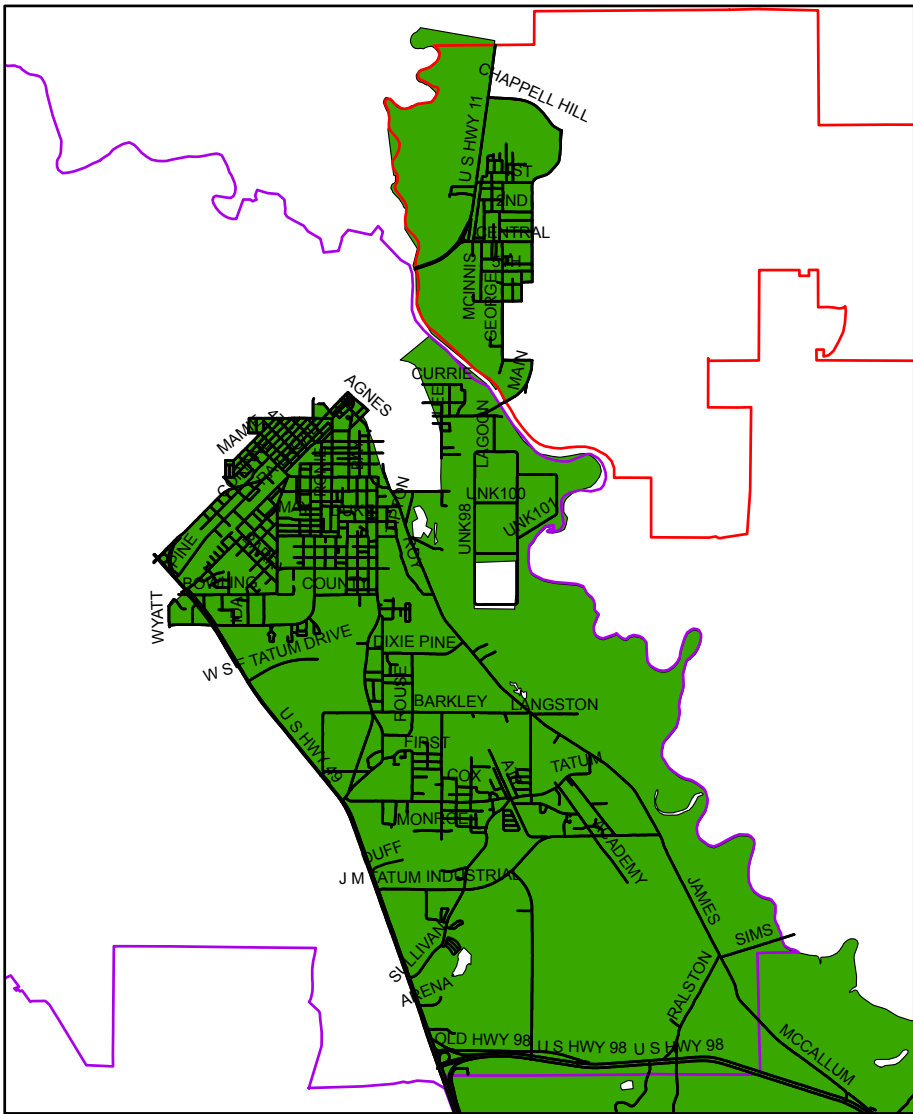

Forrest County Supervisor District 4

Hattiesburg and Petal City Limits View

Legend	
	Roads
	Petal City Limits
	Hattiesburg City Limits
	District 4