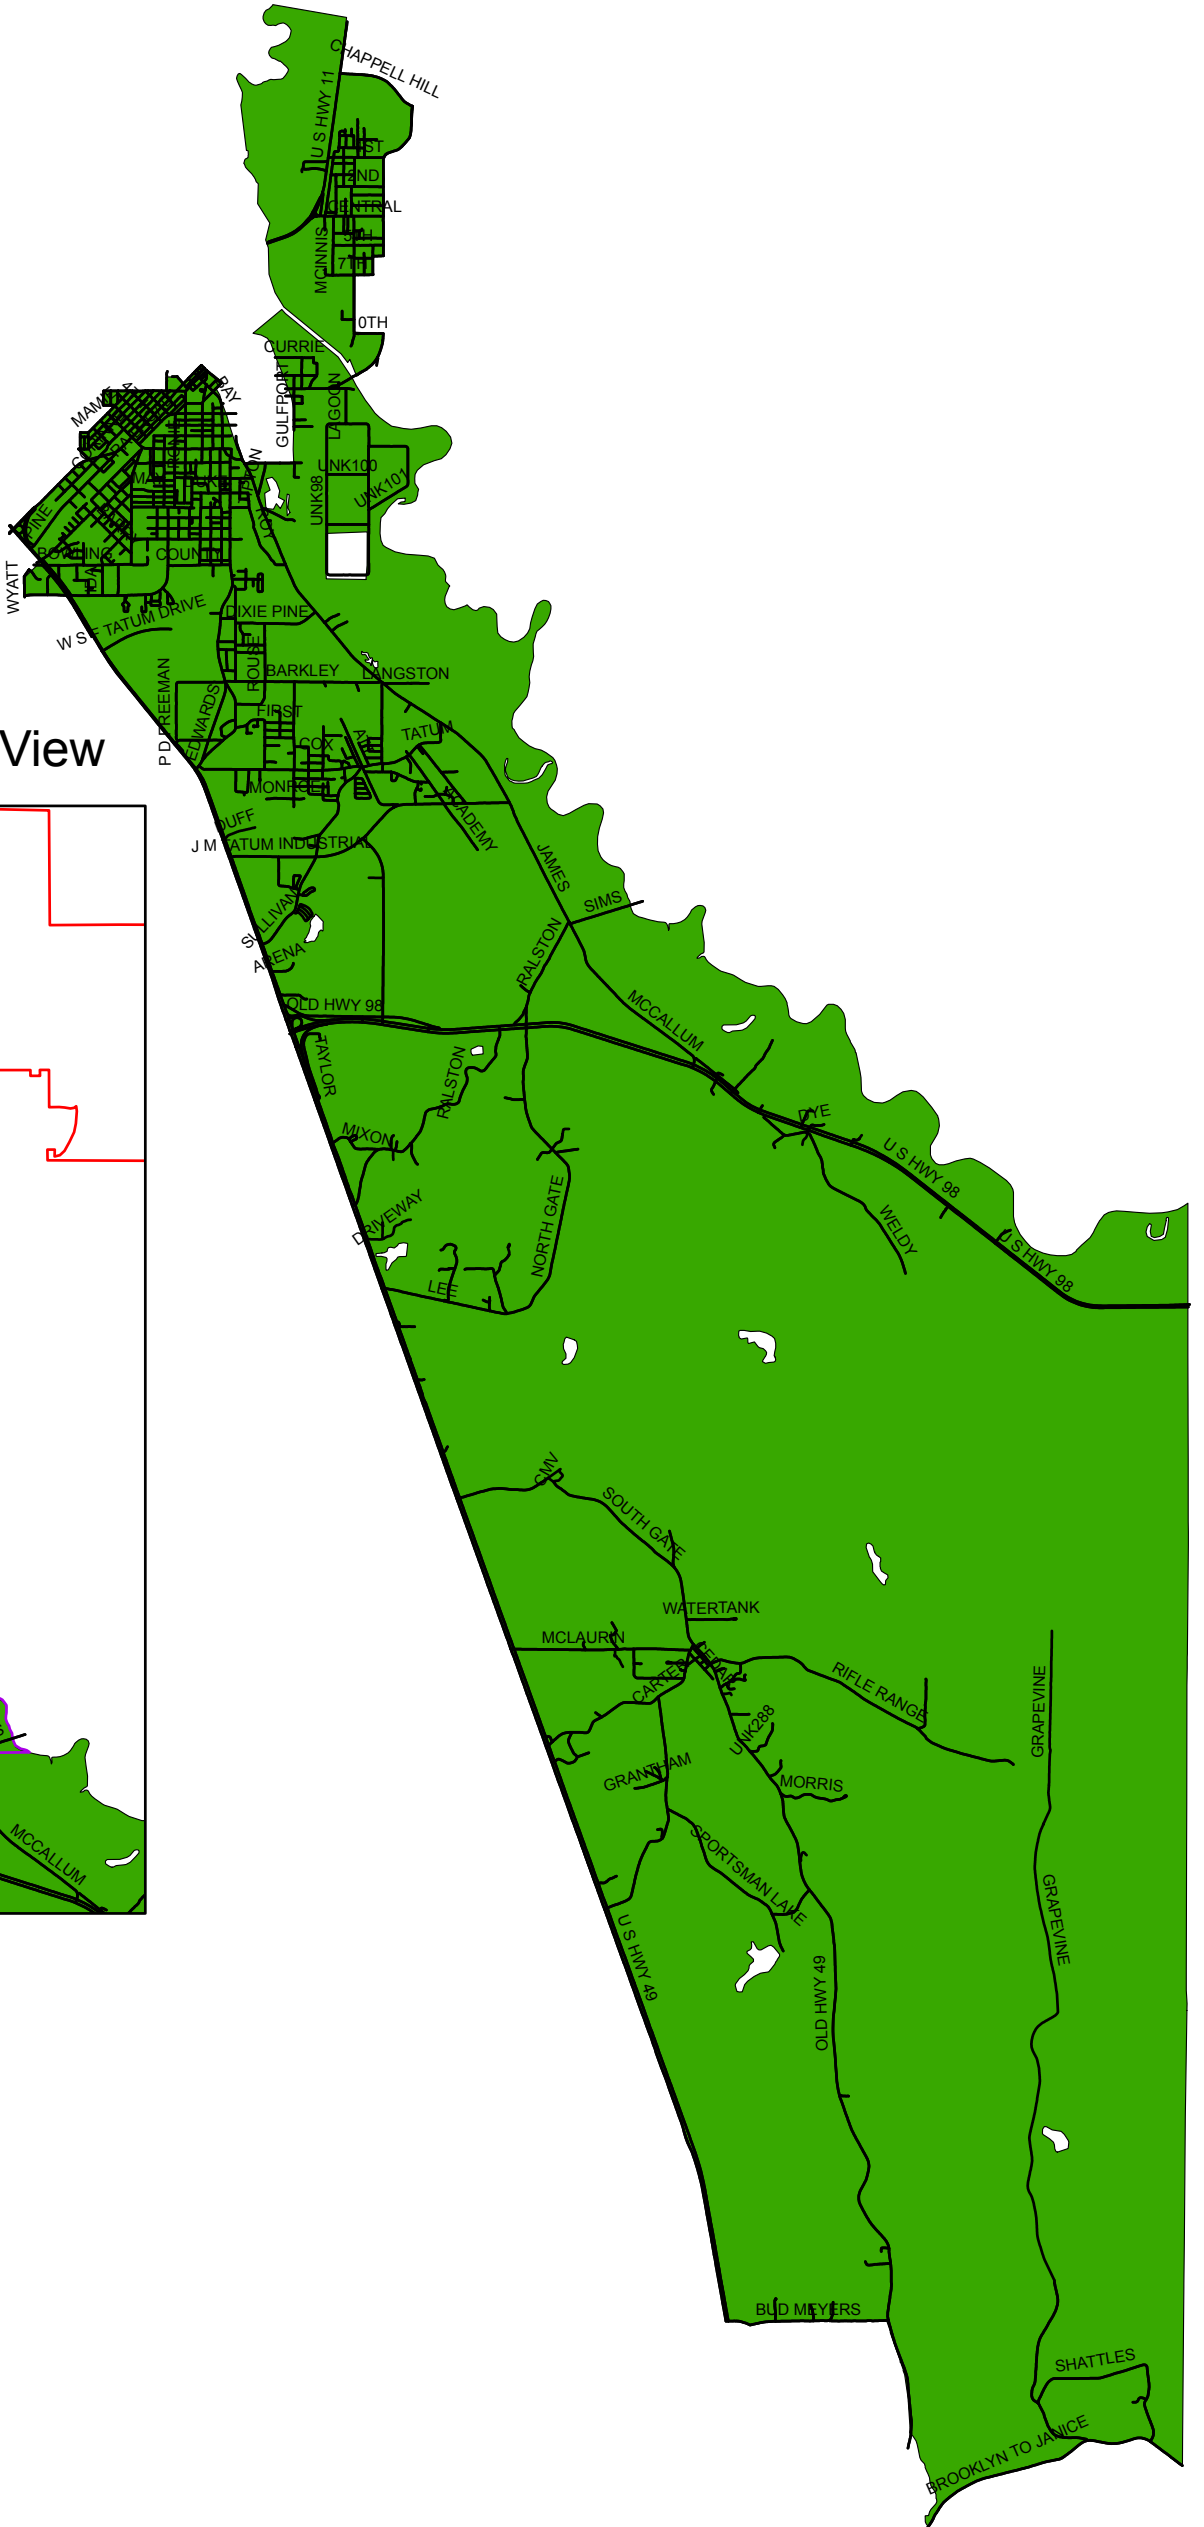

Forrest County Supervisor District 4

Hattiesburg and Petal City Limits View

Legend	
	Roads
	Petal City Limits
	Hattiesburg City Limits
	District 4